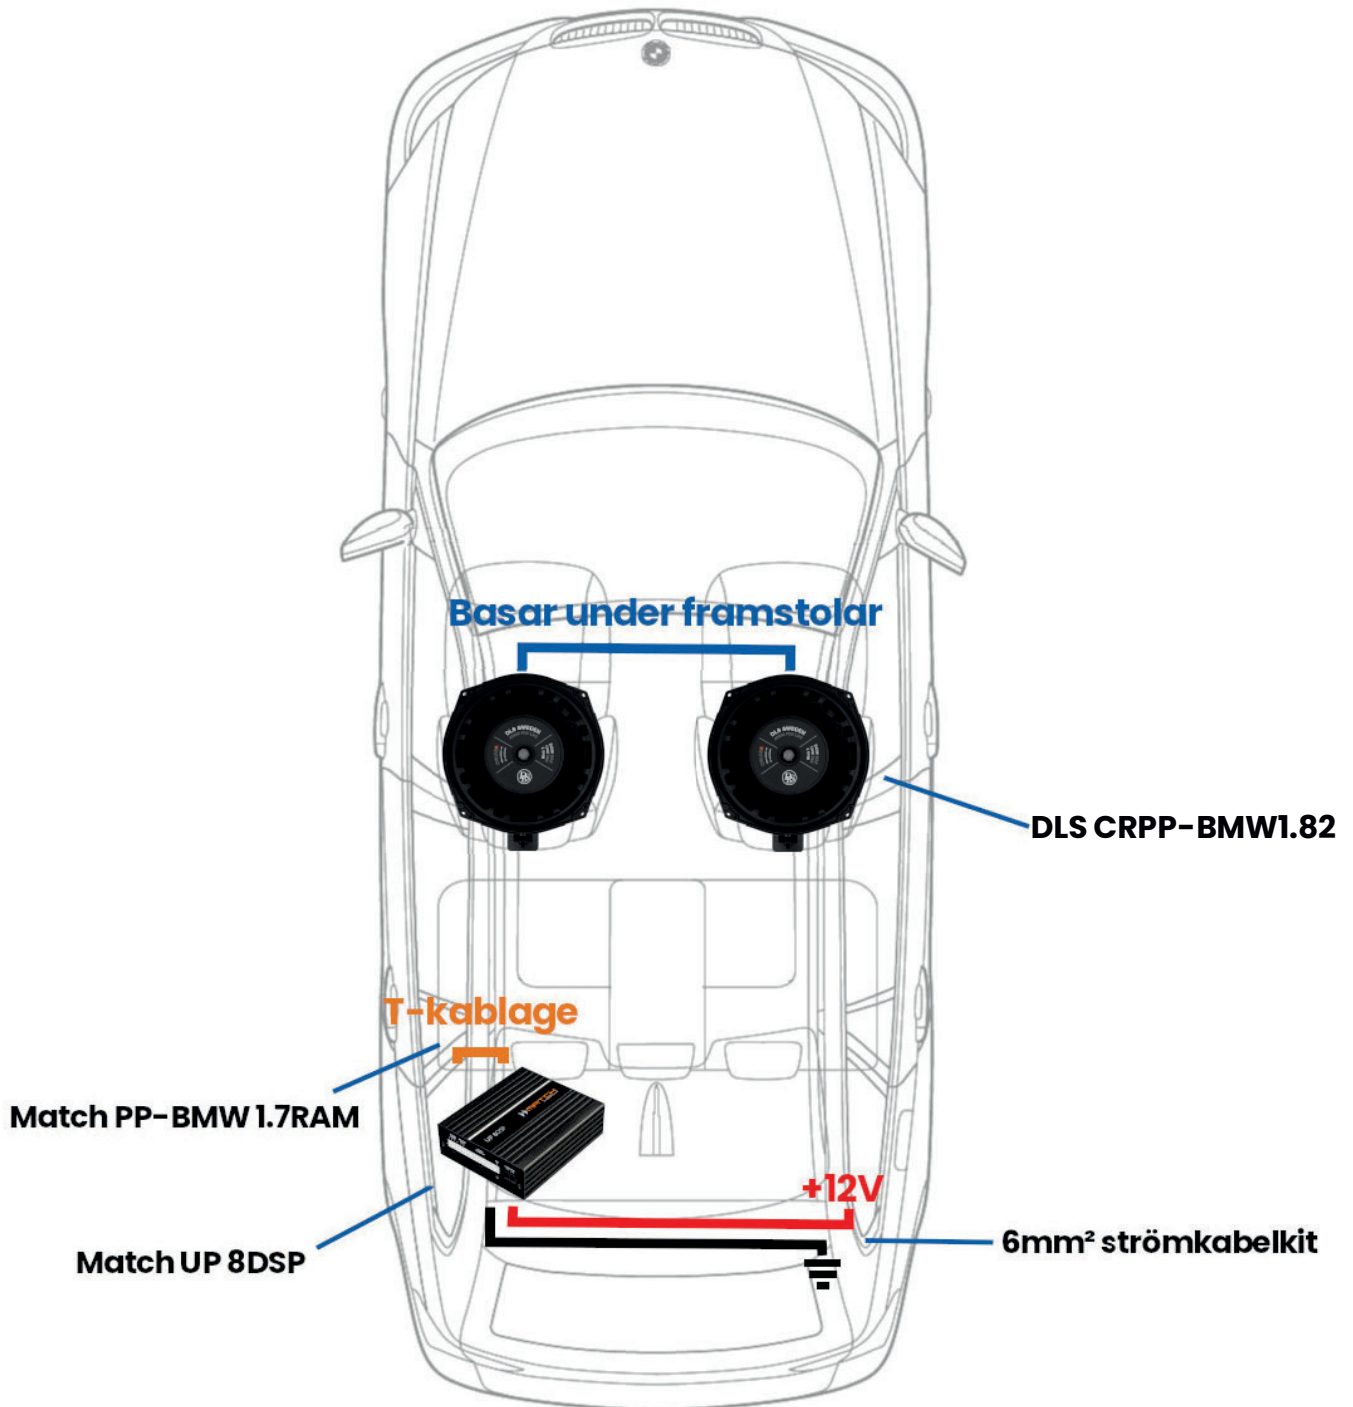

BMW Ljuduppgradering Level 2

CRUISE