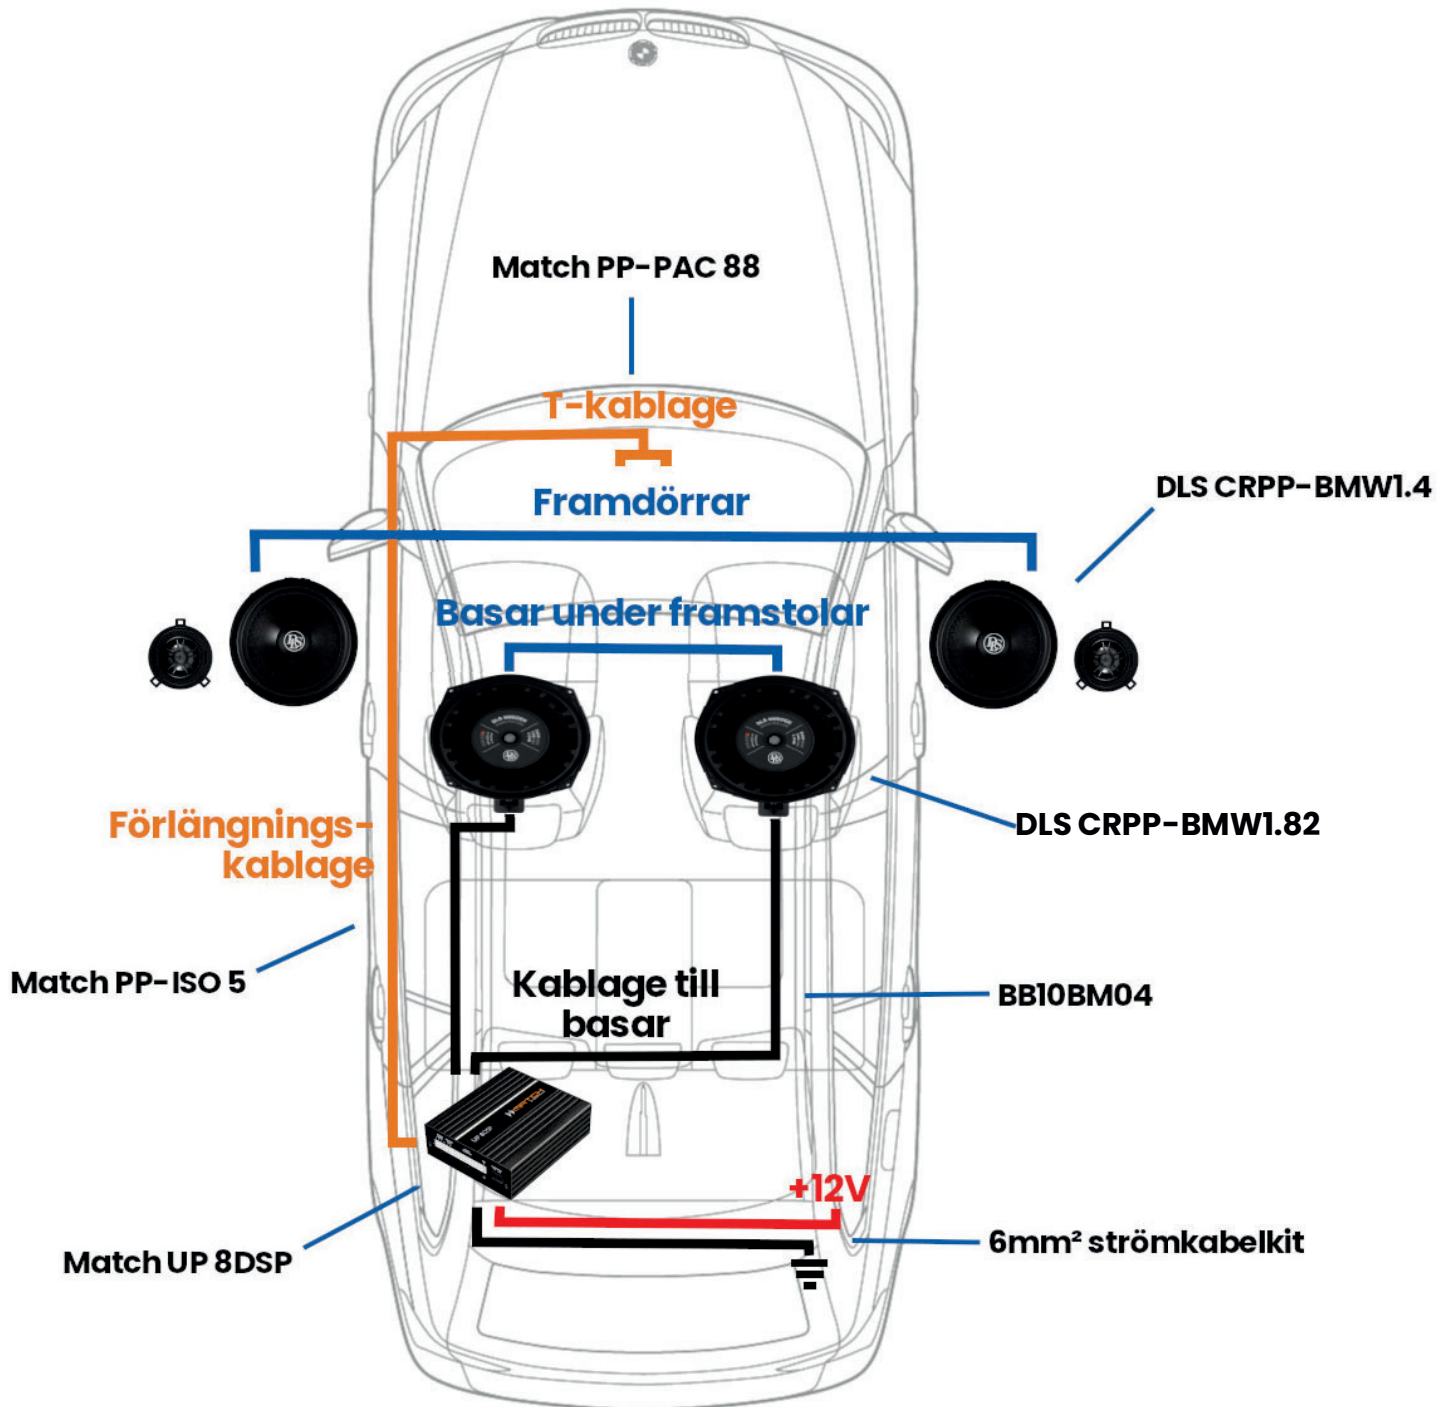

BMW Ljuduppgradering Level 3

CRUISE

MATCH

BY AUDIOTEC FISCHER