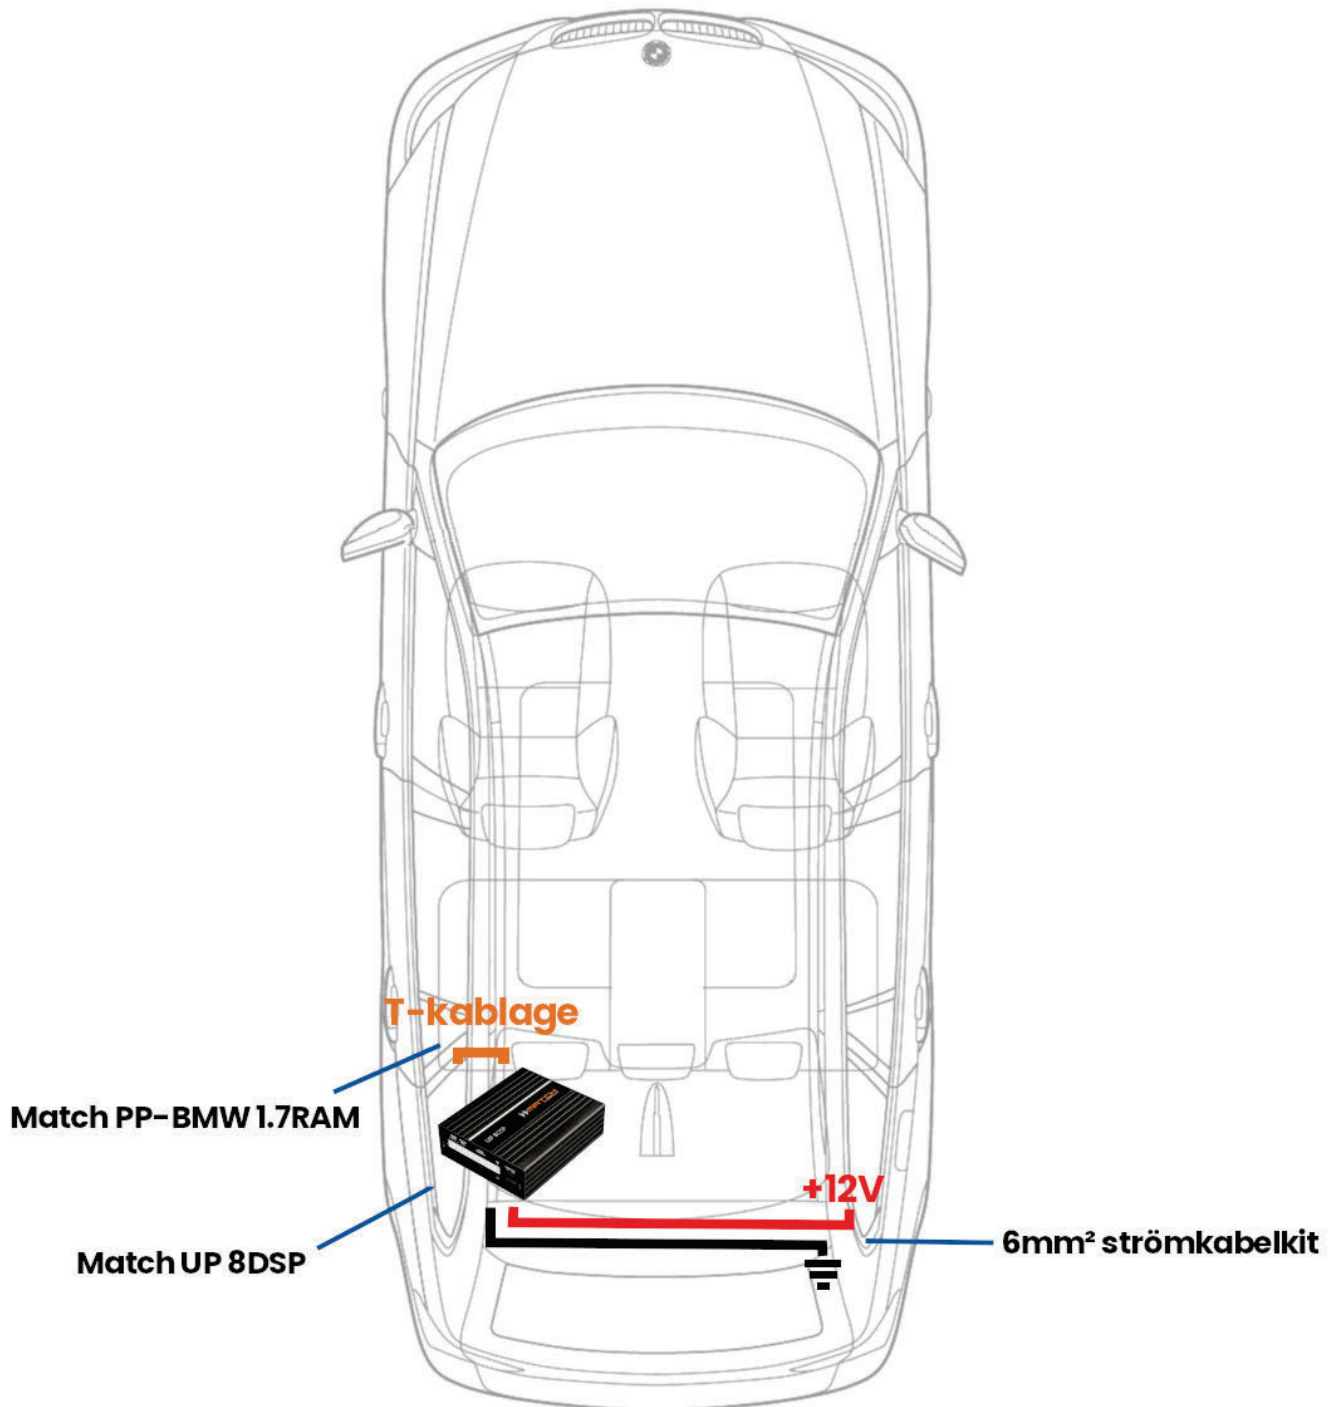

# BMW Ljuduppgradering Level 1

CRUISE

MATCH  
BY AUDIOTEC FISCHER