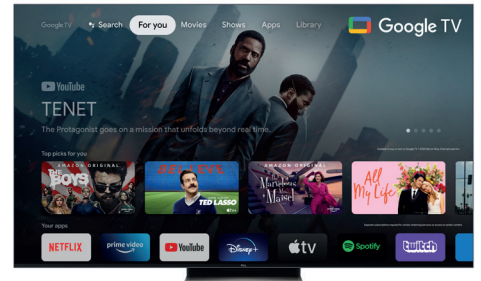

TCL

55C835

DISPLAY

Screen size (inches/cm)	55 / 139.7
Visible screen size : diagonal(inches/cm)	54.6 / 139
Panel resolution	UHD
Wide color Technology	Quantum Dot
HDR (High Dynamic Range)	Yes
HDR formats	Dolby Vision IQ, HDR10+, HDR10, PQ10, HLG
HDR brightness	1500 nits
Picture Performance Index*	4200
Resolution	3840x2160
Curved / Curvature	-
10 bit panel	Yes
Dynamic contrast	Mega
Picture processing	AiPQ 2.0 Engine
Dimming	Yes
Ultra AR coating	-
UHD upscaling	UHD Deep Learning AI SR
Color management	3D LUT, 10P & 2P calibration
Digital Noise Reduction	Yes
Film Mode	Yes

* Picture performance Index

AUDIO

Sound power	2x10 W +20 W
Music sound power	-
Dolby	Dolby AC4, Dolby TrueHD
Sound Processing	Dolby Atmos, Virtualization & upmix
Equaliser	7 band
Speaker type	Down Firing
Audio quality by	ONKYO
Speakers	2 way
Digital Pure Sound	-
Woofer	Yes
Auto volume control	Yes

SMART CONTENT

Processor	Quad Core
SmartTV	GoogleTV (29 languages)
Android OS	GoogleTV (ATV 11.0)
GuideOn (Internet EPG)	-
4K	Netflix, YouTube, Amazon Prime, AppleTV+ & more
Applications	Google Play Store
Social	-
Web browser	-
HbbTV	2.0.2
Smart integrated TV microphone	Yes

CONVENIENCE

Smartphone / Tablet remote support	Yes
USB multimedia*	Yes
Caption(Subtitle)	Yes
Divx compatibility	-
Clock & On/Off timer	-
Game mode	Auto
Sports mode	Yes
Multipicture	PAT
Sleep timer	Yes
Hotel mode	-
OSD Languages	29
HDMI CEC (T-link)	Full
HDMI quick switch	Yes

* USB key not included

CONVERGENCE

Bluetooth	A2DP, HID
DLNA 1.5	Yes
Wifi display (Miracast)	Chromecast & T-cast
USB HID support	Yes

CONTROL

Remote control batteries	Yes
Remote Control	RC902V1+RC802NU1

TUNER/BROADCASTING

DTV Tuner	DVB-T2/C/S2
Video decoding	H.265 UHD, H.264, MPEG-2
Analogue tuner	Yes
Analogue tuner systems	PAL/SECAM/NTSC (AV) BG/DK/LL'
CI+	Yes (1.4, ECP)
EPG (DVB EIT/SI)	up to 8 days
Auto channel search	Yes
Teletext	Yes

CONNECTIVITY

HDMI	4 x 2.1
HDCP 2.2	2,3
USB	1 x 2.0
YPbPr	CVBS Optional
DVI-in (video)	-
Ethernet (LAN RJ-45)	Yes
Wifi	Built-in ax/ac/n 2.4/5Ghz MIMO
Digital Audio Out	Optical
Headphone	Yes
RF in (IEC Terrestrial/Cable)	1
RF in (F Sat)	1
Sat: Diseq / SCD	Yes v.2.2 / ver. I & II
CI slot	1
HDMI eARC/ARC	eARC HDMI 4
HDMI max resolution	2160P/120Hz 444 12bit, (2160P/144Hz 444 10bit)
MHL	Yes (3.0) via HDMI1
Power cable	Detachable, 1.5 m

GAMING EXPERIENCE

HDMI 2.1 :	Features	UHD 144p HDR, ALLM, eARC
	VRR / FreeSync / G-sync	Yes / Premium / -

DESIGN

Color	Brushed titanium metal front
Vesa size	300 x 300 mm
Stand design	Central

POWER