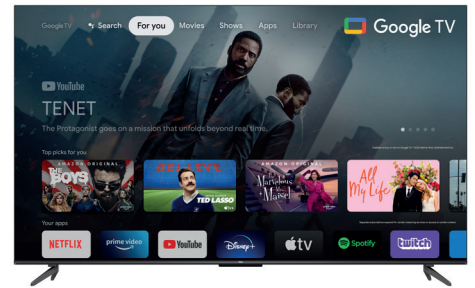

HDR Multi Format DVI HDR10
Brighter brights, deeper darks
and a wider range of colours

Game Master
Your optimized gaming experience

HDMI 2.1 ALLM

Auto Low Latency Mode

HDMI 2.1 ALLM
Fast game experience

Dolby Atmos
transports you into the story
with moving audio

Entertainment you love.
With a little help from Google

HANDS-FREE VOICE CONTROL

Hands-free Google Assistant
Let your voice be heard

TCL

65P735

DISPLAY

Screen size (inches/cm)	65 / 165.1
Visible screen size : diagonal(inches/cm)	64.5 / 164
Panel resolution	UHD
Wide color Technology	WGC
HDR (High Dynamic Range)	Yes
HDR formats	Dolby Vision, HDR10, PQ10, HLG
HDR brightness	-
Picture Performance Index*	2700
Resolution	3840x2160
Curved / Curvature	-
10 bit panel	Yes
Dynamic contrast	Mega
Picture processing	IPQ 2.0 Engine
Dimming	Yes
Ultra AR coating	-
UHD upscaling	UHD AI Super Resolution
Color management	20P & 2P calibration
Digital Noise Reduction	Yes
Film Mode	Yes