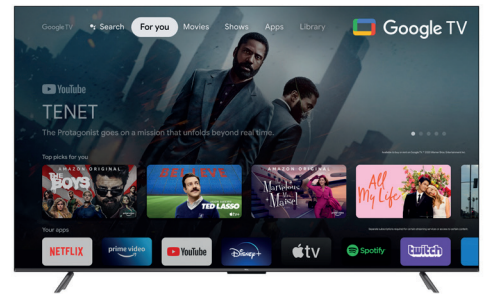

TCL

85P735

DISPLAY

Screen size (inches/cm)	85 / 215.9
Visible screen size : diagonal(inches/cm)	84.5 / 214
Panel resolution	UHD
Wide color Technology	WGC
HDR (High Dynamic Range)	Yes
HDR formats	Dolby Vision, HDR10, HDR10+, PQ10, HLG
HDR brightness	-
Picture Performance Index*	2700
Resolution	3840x2160
Curved / Curvature	-
10 bit panel	Yes
Dynamic contrast	Mega
Picture processing	IPQ 2.0 Engine
Dimming	Yes
Ultra AR coating	-
UHD upscaling	UHD Machine Learning AI SR
Color management	20P & 2P calibration
Digital Noise Reduction	Yes
Film Mode	Yes

* Picture performance Index

AUDIO

Sound power	2x15 W
Music sound power	-
Dolby	Dolby AC4, Dolby TrueHD
Sound Processing	Dolby Atmos, Virtualization & upmix
Equaliser	Presets
Speaker type	Down Firing
Audio quality by	ONKYO
Speakers	2 way
Digital Pure Sound	-
Woofer	Yes
Auto volume control	Yes

SMART CONTENT

Processor	Quad Core
SmartTV	GoogleTV (29 languages)
Android OS	GoogleTV (ATV 11.0)
GuideOn (Internet EPG)	-
4K	Netflix, YouTube, Amazon Prime, AppleTV+ & more
Applications	Google Play Store
Social	-
Web browser	-
HbbTV	2.0.2
Smart integrated TV microphone	Yes

CONVENIENCE

Smartphone / Tablet remote support	Yes
USB multimedia*	Yes
Caption(Subtitle)	Yes
Divx compatibility	-
Clock & On/Off timer	-
Game mode	Auto
Sports mode	Yes
Multipicture	PAT
Sleep timer	Yes
Hotel mode	Yes
OSD Languages	29
HDMI CEC (T-link)	Full
HDMI quick switch	Yes

* USB key not included

CONVERGENCE

Bluetooth	A2DP, HID
DLNA 1.5	Yes
Wifi display (Miracast)	Chromecast & T-cast
USB HID support	Yes

CONTROL

Remote control batteries	Yes
Remote Control	RC902V1+RC802NU1

TUNER/BROADCASTING

DTV Tuner	DVB-T2/C/S2
Video decoding	H.265 UHD, H.264, MPEG-2
Analogue tuner	Yes
Analogue tuner systems	PAL/SECAM/NTSC (AV) BG/DK/ILL'
CI+	Yes (1.4, ECP)
EPG (DVB EIT/SI)	up to 8 days
Auto channel search	Yes
Teletext	Yes

CONNECTIVITY

HDMI	3 x 2.1
HDCP 2.2	2,3
USB	2 x (3.0 + 2.0)
YPbPr	CVBS Optional
DVI-in (video)	-
Ethernet (LAN RJ-45)	Yes
Wifi	Built-in ac/n/g 2.4/5Ghz MIMO
Digital Audio Out	Optical
Headphone	Yes
RF in (IEC Terrestrial/Cable)	1
RF in (F Sat)	1
Sat: Diseq / SCD	Yes v.2.2 / Update
CI slot	1
HDMI eARC/ARC	eARC HDMI1
HDMI max resolution	2160P/60Hz 422 12bit
MHL	Yes (3.0) via HDMI1
Power cable	Detachable, 1.5 m

GAMING EXPERIENCE

HDMI 2.1 :	Features	UHD 120p, ALLM
	VRR / FreeSync / G-sync	-

DESIGN

Color	Dark Metal front
Vesa size	400 x 200 mm
Stand design	Y-shape

POWER

EEL 2021 class SDR (X1)	G
Annual SDR power consumption (EEL 2021) (X1)	196 W
EEL 2021 class HDR (X1)	G
Annual HDR power consumption (EEL 2021) (X1)	314 W
EEL 2021 class SDR (X2)	-
Annual SDR power consumption (EEL 2021) (X2)	-
EEL 2021 class HDR (X2)	-
Annual HDR power consumption (EEL 2021) (X2)	-
Auto power off	Yes
Power supply	220-240V~50Hz
Power consumption (standby)	0,5 W
Power consumption (network standby)	2,00 W
Peak luminance ratio	65%
Power consumption (maximum)	400 W
Mercury content	0,0 mg
Presence of Lead	Yes

DIMENSIONS & WEIGHT