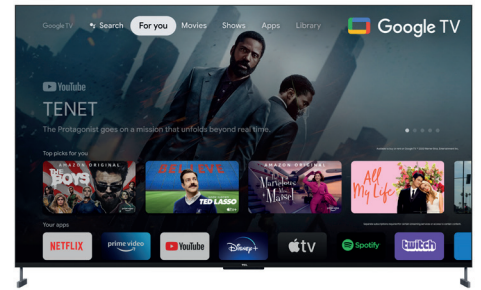

4K HDR PRO
unrivalled blacks, higher contrast and vivid colours

120Hz

MOTION CLARITY PRO

120Hz native display for premium motion

HDR multi-format
Stunning HDR whatever the source

Game Master Pro
Play like a Pro

HDMI 2.1

ALLM 120Hz VRR
Auto Low Latency Mode Variable Refresh Rate

Fast and smooth game experience

ONKYO

Dolby Atmos

Onkyo sound with Dolby Atmos
Cinema audio experience at home

Google TV

Entertainment you love.
With a little help from Google

TCL

98C735

DISPLAY

Screen size (inches/cm)	98 / 248.9
Visible screen size : diagonal(inches/cm)	97.5 / 248
Panel resolution	UHD
Wide color Technology	Quantum Dot
HDR (High Dynamic Range)	Yes
HDR formats	Dolby Vision IQ, HDR10+, HDR10, PQ10, HLG
HDR brightness	800 nits
Picture Performance Index*	3700
Resolution	3840x2160
Curved / Curvature	-
10 bit panel	Yes
Dynamic contrast	Mega
Picture processing	AiPQ 2.0 Engine
Dimming	Yes
Ultra AR coating	-
UHD upscaling	UHD Deep Learning AI SR
Color management	3D LUT, 10P & 2P calibration
Digital Noise Reduction	Yes
Film Mode	Yes