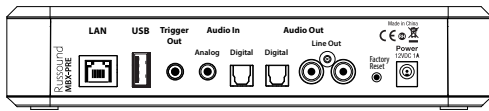

Included in the MBX-PRE Box

1 MBX-PRE Streaming Audio Player