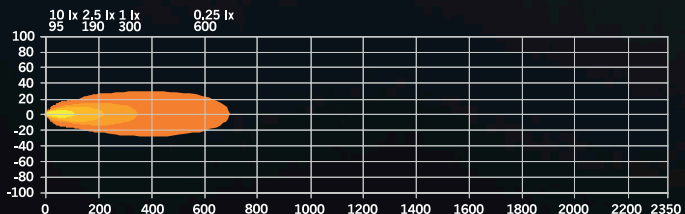

XPERIENCE MODE

PART NO. 809428A

E-MODE

XPERIENCE MODE

PART NO. 809429A

E-MODE

XPERIENCE MODE

PART NO. 809430A