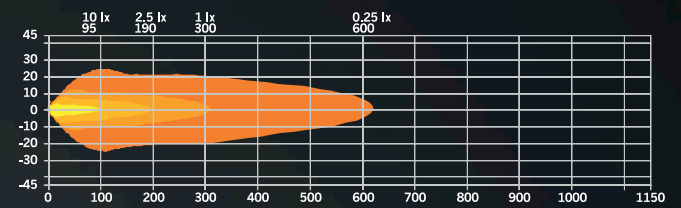

PART NO. 809426A

E-MODE