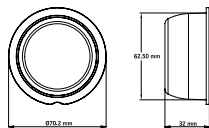

Part No. 830409
VIKING OLD SCHOOL DUO