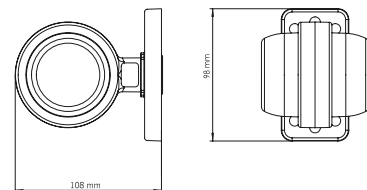

## VIKING OLD SCHOOL POSITION LIGHT / SIDE MARKER

PART NO.	830406	830409	830416
VOLTAGE	12-24V DC	12-24V DC	12-24V DC
CONSUMPTION	1,7 W	3 W	4 W
FUNCTIONS	Rear position light	Front position light, side marker	Side marker
IP-CLASS	IP6K9K	IP6K9K	IP6K9K
COLOR LENS	Outer smoked/ Inner red	Outer smoked / Inner white	Outer smoked / Inner amber
COLOR LED	Red	White, amber	Amber
CONNECTION	Cable	Cable	DT-2
CABLE LENGTH	1000 mm	1000 mm	500 mm
MATERIAL HOUSING	-	-	EPDM + PP
MATERIAL LENS	Polycarbonate	Polycarbonate	Polycarbonate
HEIGHT	32 mm	32 mm	98 mm
LENGTH	-	-	108 mm
DEPTH	-	-	79 mm
DIAMETER	70,2 mm	70,2 mm	-
OPERATING TEMPERATURE	-40 - +40°C	-40 - +40°C	-40 - +40°C
ADR-APPROVED	No	No	No
E-APPROVED	ECE R148 (R7)	ECE R148 (R7, R91)	ECE R148 (R91)
EMC-CERTIFICATE	ECE R10	ECE R10	ECE R10