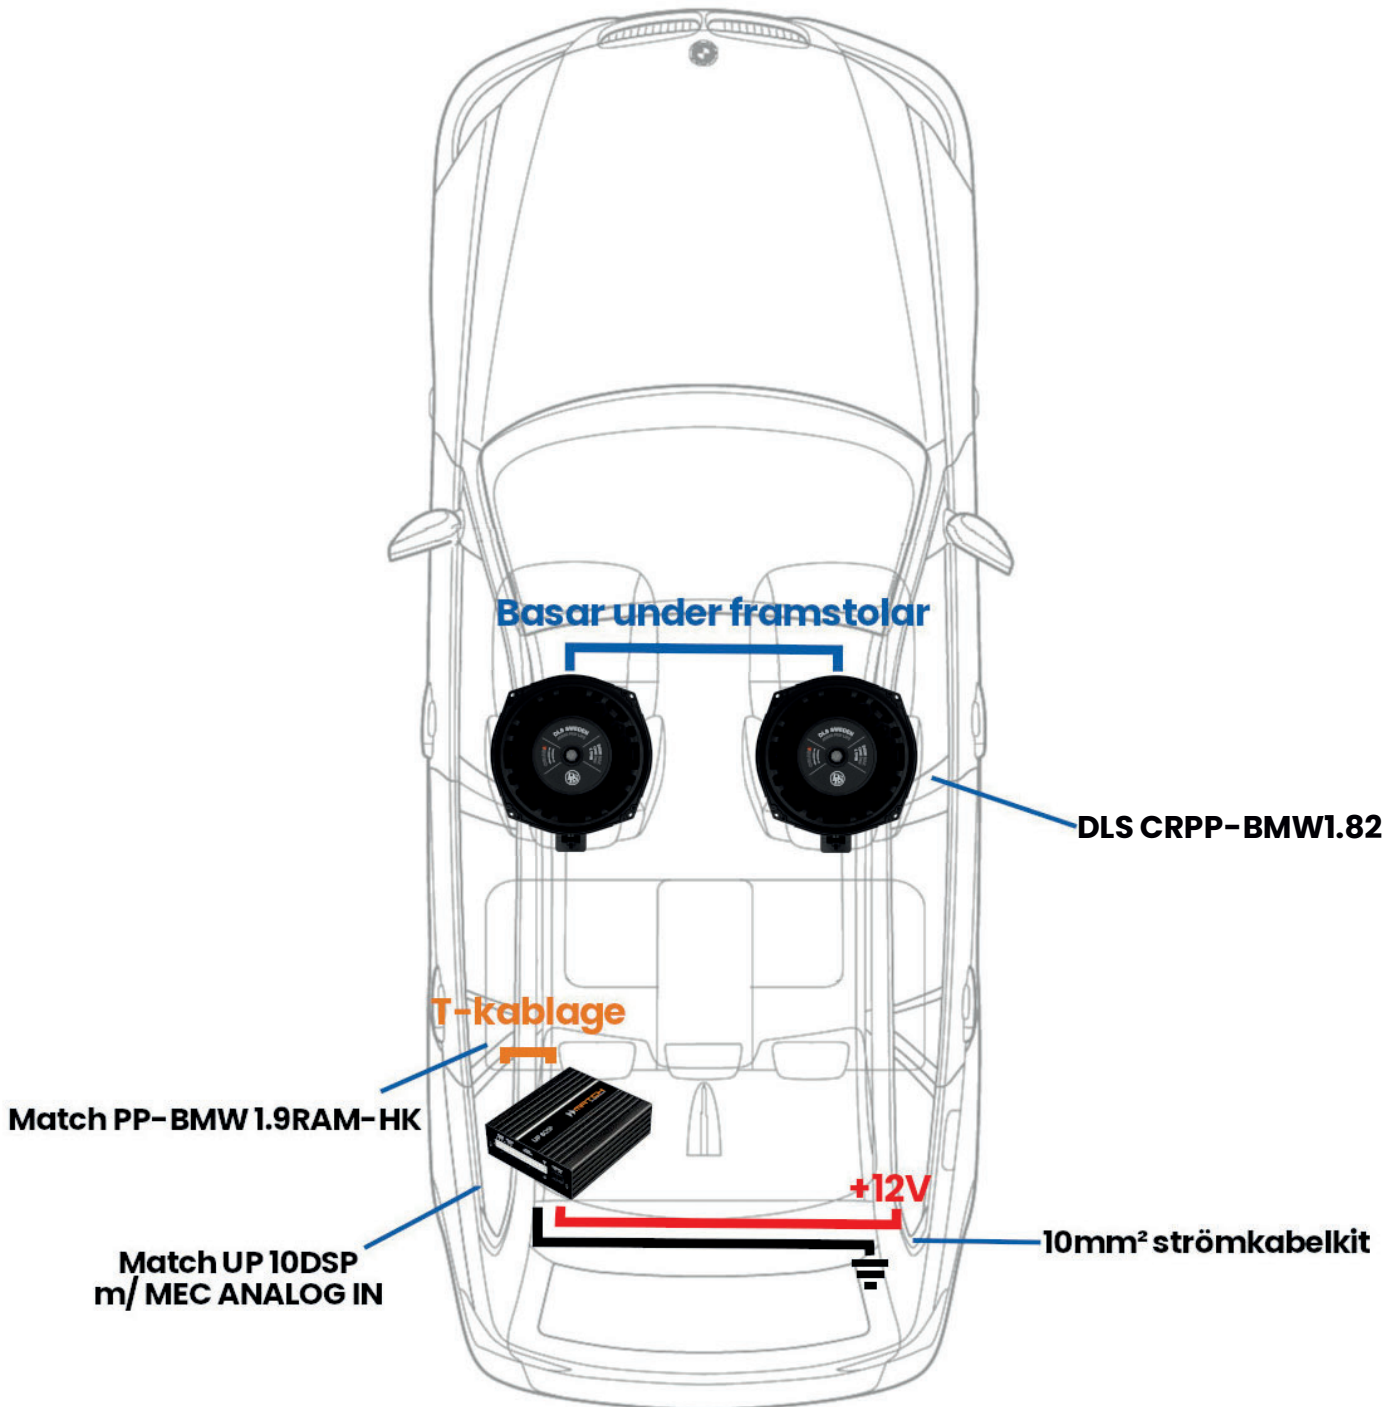

# BMW Ljuduppgradering Level 2

CRUISE

MATCH

BY AUDIOTEC FISCHER